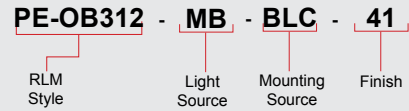

Catalog Logic

Catalog Number **1** **2** **3**

1 LIGHT SOURCE & WATTAGES	
GU24	(GU24 Socket)
MB	(Medium Base Socket, 200w Max)

2 MOUNTING SOURCES*	
Cord Mounts (Includes 1" x 5 3/8" canopy) (See page 3 for color cord style)	
SJT Cord	
BLC (6' Black SJT Cord)	WHC (6' White SJT Cord)
Solid Fabric Colored Cords	
BLSF (6' Black)	ORSF (6' Orange)
GYSF (6' Gray)	LGSF (6' Lime Green)
CHSF (6' Chocolate Brown)	KGSF (6' Kelly Green)
WHSF (6' White)	CBSF (6' Cobalt Blue)
CASF (6' Cardinal)	SBSF (6' Sky Blue)
Patterned Fabric Colored Cords	
BWHPF (6' Black/White Houndstooth)	BIHPF (6' Brown/Ivory Houndstooth)
GYCPF (6' Gray/Citrus Yellow)	MOSPF (6' Magenta/Orange Stripe)
NMTPF (6' Navy Mini Tweed)	
Glossy Fabric Colored Cords	
GMGF (6' Gun Metal)	SSGF (6' Sterling Silver)
CPGF (6' Copper Penny)	BRGF (6' Bronze)
GOGF (6' Gold)	

*Cord Canopy finish will match fixture finish.

3 FINISHES					
*Marine Grade Finish has an additional charge					
Standard Colors	Standard Grade	Marine	Premium Colors	Premium Grade	Marine Grade*
Aspen Green	10	10M	High Gloss Black	01	01M
Cantaloupe	11	11M	Arctic Silver	14	14M
Lilac	12	12M	Candy Apple Red	64	64M
Putty	13	13M	Cobalt Blue	65	65M
Raw Unfinished	40	NA	Caramel	66	66M
Black	41	41M	Butterscotch	67	67M
Forest Green	42	42M	Black Silver	68	68M
Bright Red	43	43M	Gunmetal Gray	69	69M
White	44	44M	Mayan Gold	79	NA
Bright Blue	45	45M	Textured Desert Stone	80	80M
Sunny Yellow	46	46M	Extreme Chrome	81	81M
Aqua Green	47	47M	Graystone	82	82M
Galvanized	49	NA	Oil Rubbed Bronze	83	83M
Navy	50	50M	Carbon Graphite	96	96M
Architectural Bronze	51	51M			
Patina Verde	52	52M			
Copper Clay	53	53M			
Silver	56	56M			
Black Verde	61	61M			
Painted Chrome	70	70M			
Painted Copper	71	71M			
Textured Black	72	72M			
Matte Black	73	73M			
Textured Architectural	76	76M			
Textured White	77	77M			
Textured Silver	78	78M			

Consult Factory for additional paint charges and availability.

WARRANTY
See www.ANPlighting.com for complete fixture warranty.