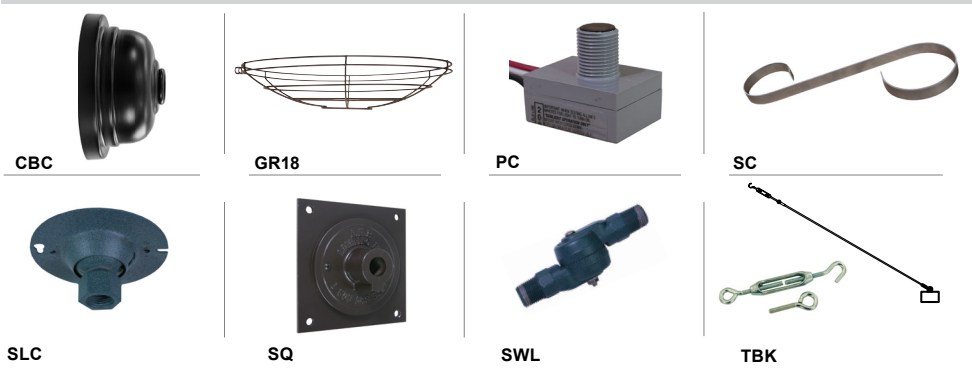

ACCESSORIES