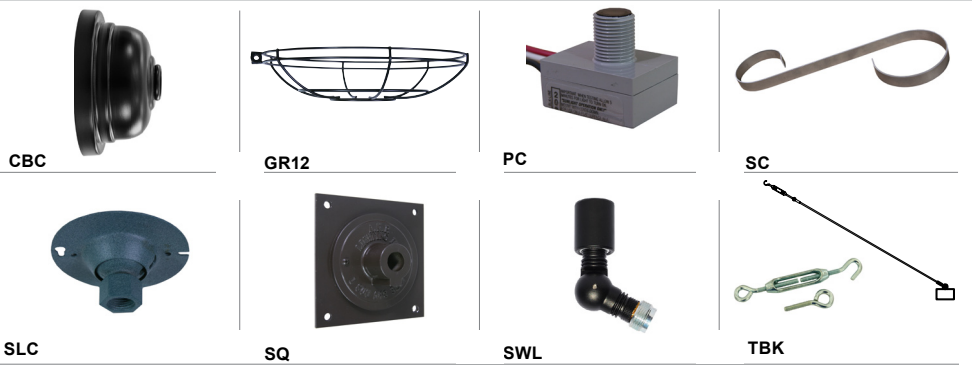

Project: _____
 Fixture Type: _____ Quantity: _____
 Customer: _____

ARM MOUNTS | Dimensions are Projection x Height | CB included with all arms

WALL MOUNTS | Dimensions are Projection x Height | **POST MOUNTS** | Dimensions are Projection x Height

ACCESSORIES

GLASS & GUARDS
UP TO 100W MAX

Glass Legend: **CL** = Clear **FR** = Frosted **PR** = Prismatic
100 = Small **200** = Large

Glass Only (6 1/2" H X 4 1/8" W)	
	100GLCL 100GLFR 100GLPR
Glass with Cast Guard (7 1/2" H X 4 1/8" W)	
	100GLCLGUPC 100GLFRGUPC 100GLPRGUPC
Glass with Wire Guard (7 1/2" H X 4 1/8" W)	
	100GLCLGUP 100GLFRGUP 100GLPRGUP
Guards Only (7 1/2" H X 4 1/8" W)	
	100GLGUPC (Cast Guard)
	100GLGUP (Wire Guard)
	AC (Acorn Glass -- Clear Stipple Only)
	100GLBG (6" White Ball Glass)