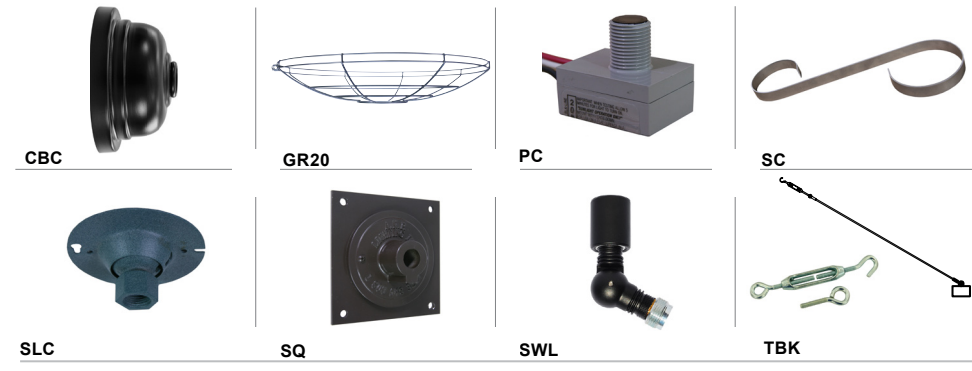

4	ACCESSORIES*
CBC	(Cast back plate Spun Alum Cover)*
GR20	(20" Wire Grill)*
PC	(Button Photo Cell) Remote Only
SC	(Scroll for Arms)*
SLC	(Sloped Ceiling Mount Canopy, 20° Max)*
SQ	(Square Back Plate)*
SWL	(Adjustable Locking Swivel)*
TBK	(Turn Buckle Kit)*
*Accessory finish will match fixture finish.	

Project: _____
 Fixture Type: _____ Quantity: _____
 Customer: _____

ARM MOUNTS | Dimensions are Projection x Height | CB included with all arms

WALL MOUNTS | Dimensions are Projection x Height | **POST MOUNTS** | Dimensions are Projection x Height

ACCESSORIES

GLASS & GUARDS
UP TO 200W MAX

Glass Legend: **CL** = Clear **FR** = Frosted **PR** = Prismatic
100 = Small **200** = Large

Glass Only (9 1/4" H X 5" W)	
	200GLCL
	200GLFR
	200GLPR
Glass with Cast Guard (10 1/4" H X 5 1/2" W)	
	200GLCLGUPC
	200GLFRGUPC
	200GLPRGUPC
Glass with Wire Guard (10 1/4" H X 5" W)	
	200GLCLGUP
	200GLFRGUP
	200GLPRGUP
GUPC Guard Only (10 1/4" H X 5 1/2" W)	
	200GLGUPC (Cast Guard)
GUP Guard Only (10 1/4" H X 5" W)	
	200GLGUP (Wire Guard)
	AC (Acorn Glass -- Clear Stipple Only)
	100GLBG (6" White Ball Glass)