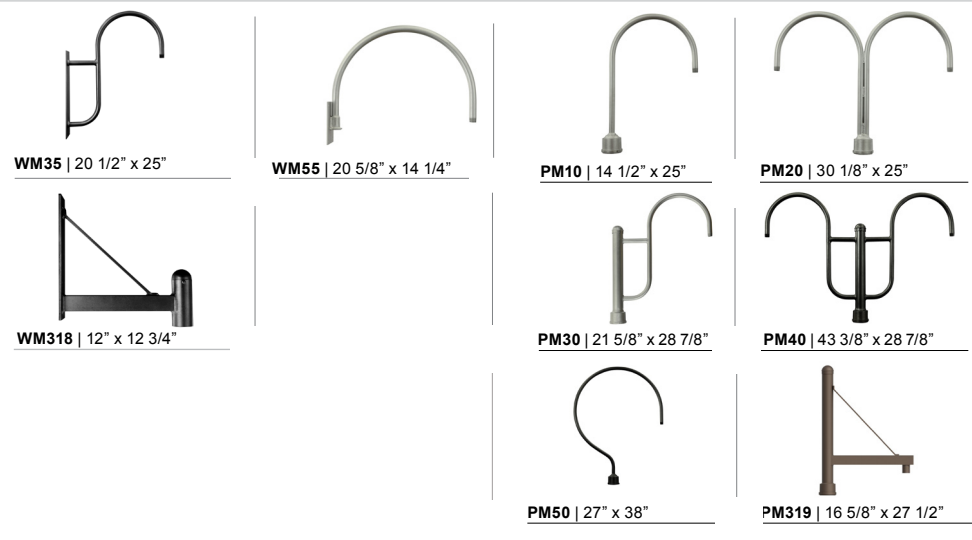

WALL MOUNTS | Dimensions are Projection x Height | **POST MOUNTS** | Dimensions are Projection x Height