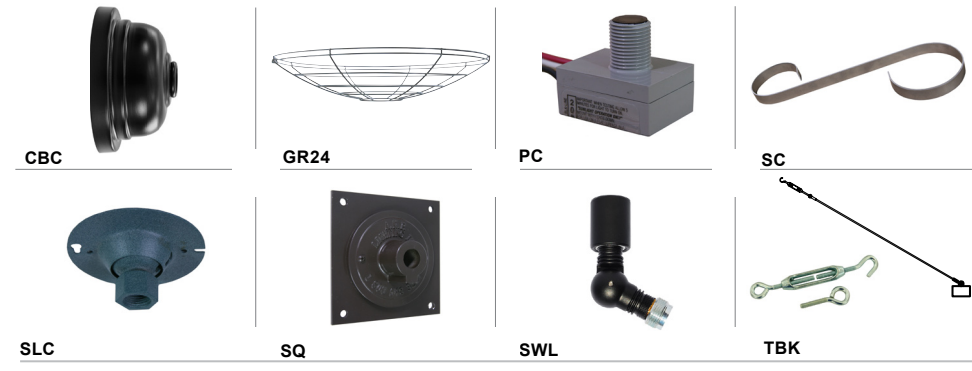

Consult Factory for additional paint charges and availability.

Project: \_\_\_\_\_  
 Fixture Type: \_\_\_\_\_ Quantity: \_\_\_\_\_  
 Customer: \_\_\_\_\_

**ARM MOUNTS** | Dimensions are Projection x Height | CB included with all arms

**WALL MOUNTS** | Dimensions are Projection x Height | **POST MOUNTS** | Dimensions are Projection x Height

**ACCESSORIES**

**GLASS & GUARDS**  
**UP TO 200W MAX**

Glass Legend: **CL** = Clear **FR** = Frosted **PR** = Prismatic  
**100** = Small **200** = Large