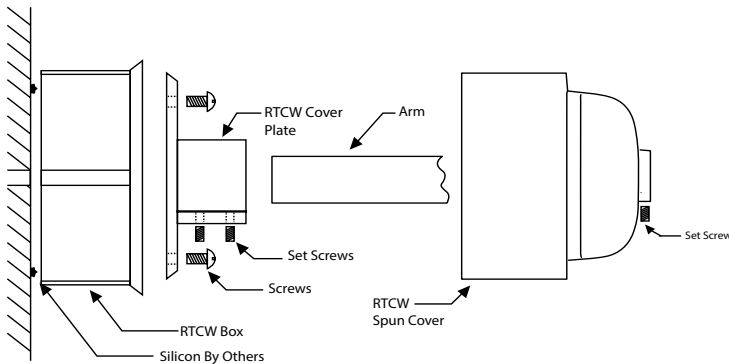

FINISHES					
*Marine Grade Finish has an additional charge					
Standard Colors	Standard Grade	Marine Grade*	Premium Colors	Premium Grade	Marine Grade*
Aspen Green	10	10M	High Gloss Black	01	01M
Cantaloupe	11	11M	Arctic Silver	14	14M
Lilac	12	12M	Candy Apple Red	64	64M
Putty	13	13M	Cobalt Blue	65	65M
Raw Unfinished	40	NA	Caramel	66	66M
Black	41	41M	Butterscotch	67	67M
Forest Green	42	42M	Black Silver	68	68M
Bright Red	43	43M	Gunmetal Gray	69	69M
White	44	44M	Mayan Gold	79	NA
Bright Blue	45	45M	Textured Desert Stone	80	80M
Sunny Yellow	46	46M	Extreme Chrome	81	81M
Aqua Green	47	47M	Graystone	82	82M
Galvanized	49	NA	Oil Rubbed Bronze	83	83M
Navy	50	50M	Carbon Graphite	96	96M
Architectural Bronze	51	51M			
Patina Verde	52	52M			
Copper Clay	53	53M			
Silver	56	56M			
Black Verde	61	61M			
Painted Chrome	70	70M			
Painted Copper	71	71M			
Textured Black	72	72M			
Matte Black	73	73M			
Textured Architectural Bronze	76	76M			
Textured White	77	77M			
Textured Silver	78	78M			

Consult Factory for additional paint charges and availability.