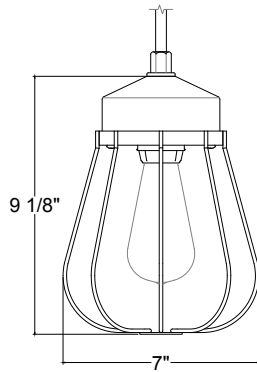

Specifications

Material:
Constructed of heavy duty spun aluminum. All fasteners are stainless steel. Screw hardware may not match paint.

Electrical:
Medium Base Socket, 200w Maximum.
Lamp not included.

Certifications:
UL Listed for dry locations.

Finish:
A polyester powder coat high quality finish is electro-statically applied and baked at 430° for exceptional durability and color retention. Products undergo an intensive five-step cleansing and pretreatment process for maximum paint adhesion.

Canopy finish will match cord color for black and white cords. Canopy finish with burnt copper cord will be black. Color cord canopy will match fixture finish.

Modifications:
Consult factory for custom or modified designs.

SPA-GUP121

MED-BASE

Weight: 1.5 lbs

Catalog Logic: **SPA-GUP121** - **MB** - **BLC** - **41**
Style - Lamp Holder - Mounting - Finish

Catalog Number: **1** - **2** - **3**
SPA-GUP121 - [ ] - [ ] - [ ]

1 LAMP HOLDER
MB - Medium Base (E26)
GU24 - GU24 Base

2 MOUNTING
Cord Mounts
BLC (6' black cord with 1" x 5 3/8" canopy)
WHC (6' white cord with 1" x 5 3/8" canopy)
TBCC (6' twisted black cotton cord with 1" x 5 3/8" canopy)
TCCC (6' twisted burnt copper cotton cord with 1" x 5 3/8" canopy)
COLOR CORD: Use Color Cord designation from page 2.

3 FINISHES

Standard Grade	Standard Grade	Standard Grade	Standard Grade
40	Raw Unfinished	53	Copper Clay
41	Black	56	Silver
42	Forest Green	61	Black Verde
43	Bright Red	70	Painted Chrome
44	White	71	Painted Copper
45	Bright Blue	72	Textured Black
46	Sunny Yellow	73	Matte Black
47	Aqua Green	76	Textured Architectural Bronze
49	Galvanized	77	Textured White
50	Navy	78	Textured Silver
51	Architectural Bronze	10	Aspen Green
52	Patina Verde	11	Cantaloupe
12	Lilac	13	Putty
Premium Grade	Premium Grade	Premium Grade	Premium Grade
81	Extreme Chrome	64	Candy Apple Red
80	Textured Desert Stone	65	Cobalt Blue
67	Butterscotch	82	Graystone
66	Caramel	69	Gunmetal Gray
68	Black Silver	83	Oil Rubbed Bronze

Consult factory for additional paint charges and availability