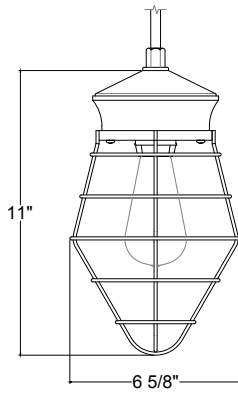

Lamp not included.

SPM-GUP111

MED-BASE

Weight: 1.5 lbs

Project: _____

Fixture Type: _____ Quantity: _____

Customer: _____

Specifications