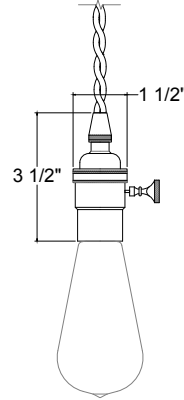

Lamp not included.

Antique Brass

Weight: 0.30 lb

SPO-KEY-AB

MED-BASE

Project: _____

Fixture Type: _____ Quantity: _____

Customer: _____

Specifications

Material:
Constructed of heavy duty aluminum. All fasteners are stainless steel. Screw hardware may not match paint.

Electrical:
Metallic medium base keyed socket, Antique Brass finish, 60w Maximum.
Lamp not included.

Cord Mounts

| | |
|-------------|---|
| BLC | (6' black cord with 1" x 5 3/8" canopy) |
| WHC | (6' white cord with 1" x 5 3/8" canopy) |
| TBCC | (6' twisted black cotton cord with 1" x 5 3/8" canopy) |
| TCCC | (6' twisted burnt copper cotton cord with 1" x 5 3/8" canopy) |