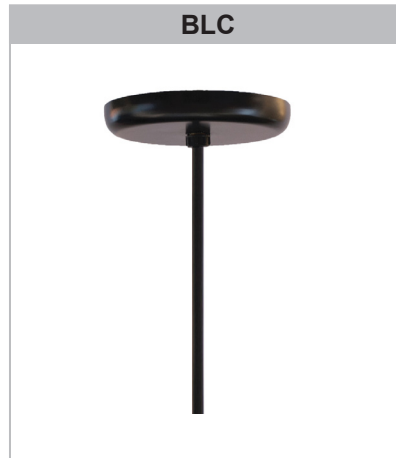

Antique Brass

Weight: 0.30 lb

SPO-KEY-AB

MED-BASE

Project: _____

Fixture Type: _____ Quantity: _____

Customer: _____

Specifications

Material:
Constructed of heavy duty aluminum. All fasteners are stainless steel. Screw hardware may not match paint.

Electrical:
Metallic medium base keyed socket, Antique Brass finish, 60w Maximum.
Lamp not included.

Certifications:
UL Listed for dry locations.

Canopy Finish:
A polyester powder coat high quality finish is electro-statically applied and baked at 430° for exceptional durability and color retention. Products undergo an intensive five-step cleansing and pretreatment process for maximum paint adhesion.

Canopy finish will match cord color for black and white cords. Canopy finish with burnt copper cord will be black. Color cord canopy will be black.

Modifications:
Consult factory for custom or modified designs.

Catalog Logic

SPO-KEY-AB - BLC - 41

Style - Mounting - Finishes

Catalog Number

1

2

SPO-KEY-AB

1 MOUNTING

Cord Mounts

BLC	(6' black cord with 1" x 5 3/8" canopy)
WHC	(6' white cord with 1" x 5 3/8" canopy)
TBCC	(6' twisted black cotton cord with 1" x 5 3/8" canopy)
TCCC	(6' twisted burnt copper cotton cord with 1" x 5 3/8" canopy)

COLOR CORD: Use Color Cord designation from page 2.