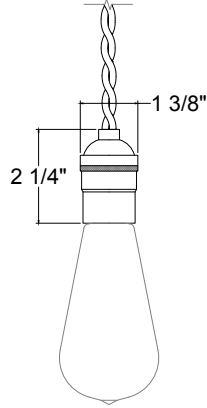

Lamp not included.

Polished Copper

Weight: 0.30 lb

SPO-PC  
MED-BASE

Project: \_\_\_\_\_

Fixture Type: \_\_\_\_\_ Quantity: \_\_\_\_\_

Customer: \_\_\_\_\_

Specifications

**Material:**  
Constructed of heavy duty aluminum.  
All fasteners are stainless steel. Screw hardware may not match paint.

**Electrical:**  
Metallic medium base socket, Polish Copper finish, 60w Maximum.  
**Lamp not included.**

Cord Mounts

<b>BLC</b>	(6' black cord with 1" x 5 3/8" canopy)
<b>WHC</b>	(6' white cord with 1" x 5 3/8" canopy)
<b>TBCC</b>	(6' twisted black cotton cord with 1" x 5 3/8" canopy)
<b>TCCC</b>	(6' twisted burnt copper cotton cord with 1" x 5 3/8" canopy)