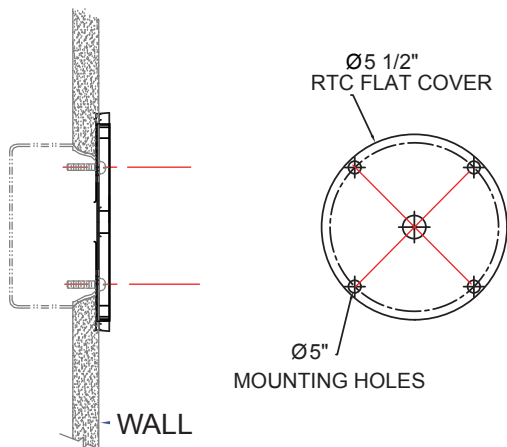

MOUNTING DETAIL

Project: _____

Fixture Type: _____ Quantity: _____

Customer: _____

Specifications

General:
Due to size or weight, RLM arms may not accommodate all ANP RLM fixtures.

Material:
Arm is aluminum, Schedule 40, 3/4" ips. All mounting parts are constructed of heavy duty aluminum or durable 356 cast aluminum.

All mounting hardware provided shall be stainless steel or zinc plated steel and may not match finish.

Fixture Mounting:
Arm is threaded to attach to 3/4" fixture hub.

Electrical:
Pull wire provided with fixture.

Accessories:
Optional scroll (SC) is welded to arm per customer specification.

Finish:
A polyester powder coat high quality finish is electro-statically applied and baked at 430° for exceptional durability and color retention. Products undergo an intensive five-step cleansing and pretreatment process for maximum paint adhesion.

Marine grade finish provides superior salt, humidity and UV protection. This coating withstands up to 3000 hours of continuous salt spray, comes with a 5-year warranty and is available in either a textured or gloss surface.

Modifications:
Consult factory for custom or modified arms.

FINISHES

Standard Grade	Marine Grade		Standard Grade	Marine Grade	
40	NA	Raw Unfinished	53	100	Copper Clay
41	101	Black	56	109	Silver
42	102	Forest Green	61	106	Black Verde
43	114	Bright Red	70	118	Painted Chrome
44	107	White	71	105	Painted Copper
45	112	Bright Blue	72	108	Textured Black
46	123	Sunny Yellow	73	125	Matte Black
47	120	Aqua Green	76	121	Textured Architectural Bronze
49	NA	Galvanized	77	127	Textured White
50	111	Navy	78	124	Textured Silver
51	103	Architectural Bronze	10	130	Aspen Green
52	104	Patina Verde	11	131	Cantaloupe
12	133	Lilac	13	132	Putty

Premium Grade	Marine Grade		Premium Grade	Marine Grade	
81	129	Extreme Chrome	64	116	Candy Apple Red
80	117	Textured Desert Stone	65	122	Cobalt Blue
67	119	Butterscotch	82	128	Graystone
66	115	Caramel	69	113	Gunmetal Gray
68	126	Black Silver	83	134	Oil Rubbed Bronze

Consult factory for additional paint charges and availability