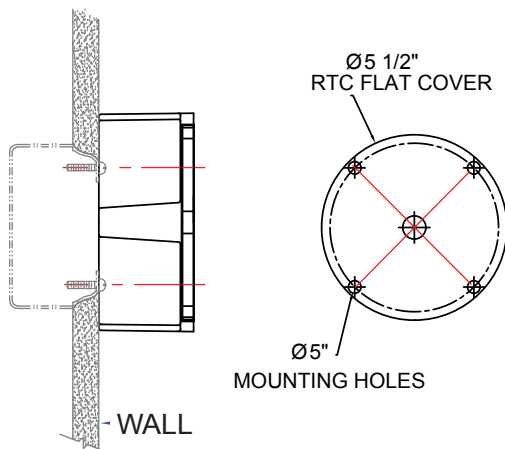

MOUNTING DETAIL WITH RTC

Project: _____

Fixture Type: _____ Quantity: _____

Customer: _____

Specifications

General:
Due to size or weight, RLM arms may not accommodate all ANP RLM fixtures.

Material:
Arm is aluminum, Schedule 40, 3/4" ips. All mounting parts are constructed of heavy duty aluminum or durable 356 cast aluminum.

All mounting hardware provided shall be stainless steel or zinc plated steel and may not match finish.

Fixture Mounting:
Arm is threaded to attach to 3/4" fixture hub.

Electrical:
Pull wire provided with fixture.

Accessories:
Optional scroll (SC) is welded to arm per customer specification.

Finish:
A polyester powder coat high quality finish is electro-statically applied and baked at 430° for exceptional durability and color retention. Products undergo an intensive five-step cleansing and pretreatment process for maximum paint adhesion.

Marine grade finish provides superior salt, humidity and UV protection. This coating withstands up to 3000 hours of continuous salt spray, comes with a 5-year warranty and is available in either a textured or gloss surface.

Modifications:
Consult factory for custom or modified arms.

FINISHES

*Marine Grade Finish has an additional charge

Standard Colors	Standard Grade	Marine Grade*	Premium Colors	Premium Grade	Marine Grade*
Aspen Green	10	10M	High Gloss Black	01	01M
Cantaloupe	11	11M	Arctic Silver	14	14M
Lilac	12	12M	Candy Apple Red	64	64M
Putty	13	13M	Cobalt Blue	65	65M
Raw Unfinished	40	NA	Caramel	66	66M
Black	41	41M	Butterscotch	67	67M
Forest Green	42	42M	Black Silver	68	68M
Bright Red	43	43M	Gunmetal Gray	69	69M
White	44	44M	Mayan Gold	79	NA
Bright Blue	45	45M	Textured Desert Stone	80	80M
Sunny Yellow	46	46M	Extreme Chrome	81	81M
Aqua Green	47	47M	Graystone	82	82M
Galvanized	49	NA	Oil Rubbed Bronze	83	83M
Navy	50	50M	Carbon Graphite	96	96M
Architectural Bronze	51	51M			
Patina Verde	52	52M			
Copper Clay	53	53M			
Silver	56	56M			
Black Verde	61	61M			
Painted Chrome	70	70M			
Painted Copper	71	71M			
Textured Black	72	72M			
Matte Black	73	73M			
Textured Architectural	76	76M			
Textured White	77	77M			
Textured Silver	78	78M			

Consult Factory for additional paint charges and availability.