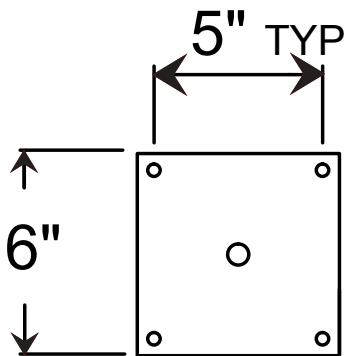

WM55

20 5/8" x 15"

Weight: 3.0 lbs

ACCESSORIES

SC
Scroll

WALL PLATE MOUNTING DETAIL

Project: _____

Fixture Type: _____ Quantity: _____

Customer: _____

Specifications

General:
Due to size or weight, RLM arms may not accommodate all ANP RLM fixtures.

Material:
Arm is aluminum, Schedule 40, 3/4" ips. All mounting parts are constructed of heavy duty aluminum or durable 356 cast aluminum.